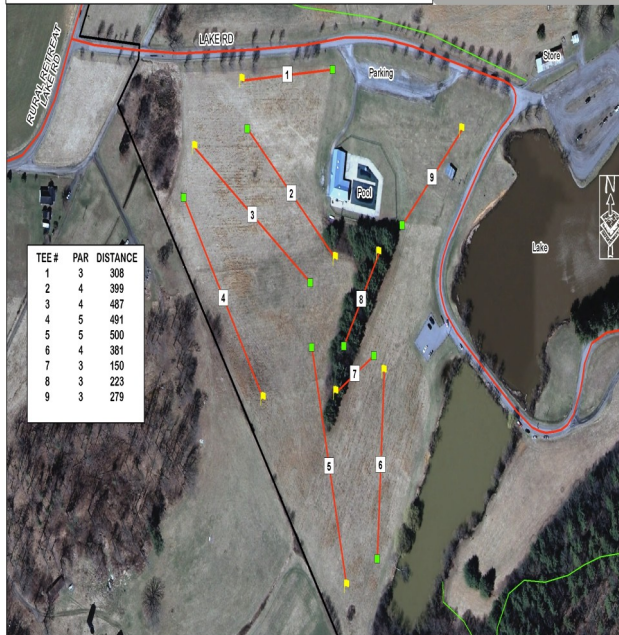

www.wytheco.org

Official Course Website

276-223-4517

WYTHE COUNTY, VIRGINIA
RURAL RETREAT LAKE DISC GOLF COURSE

9-Hole Course Layout

Hole 1 – Par 3, 308 feet

Hole 2 – Par 4, 399 feet

Hole 3 – Par 4, 487 feet

Hole 4 – Par 5, 491 feet

Hole 5 – Par 5, 500 feet

Hole 6 – Par 4, 381 feet

Hole 7 – Par 3, 150 feet

Hole 8 – Par 3, 223 feet

Hole 9 – Par 3, 279 feet

34 Par Total

Brief Explanation of Disc Golf

Directions to Course

From I-81:

Take exit 60 and head south on North Main Street. Go through the Town of Rural Retreat and proceed on North Main Street which turns into Cedar Springs Road for approximately 2.8 miles from I81 and turn right on Rural Retreat Lake Rd. Continue for 1.5 miles and then make a left on Lake Rd. and park in first parking lot about .2 miles ahead on the right beside the Pool

Wythe County Parks and Recreation
340 South Sixth Street
Wytheville, VA 24382

9 Hole Disc Golf Course

250 Lake Road

Rural Retreat, VA

Rural Retreat Lake & Campground Park